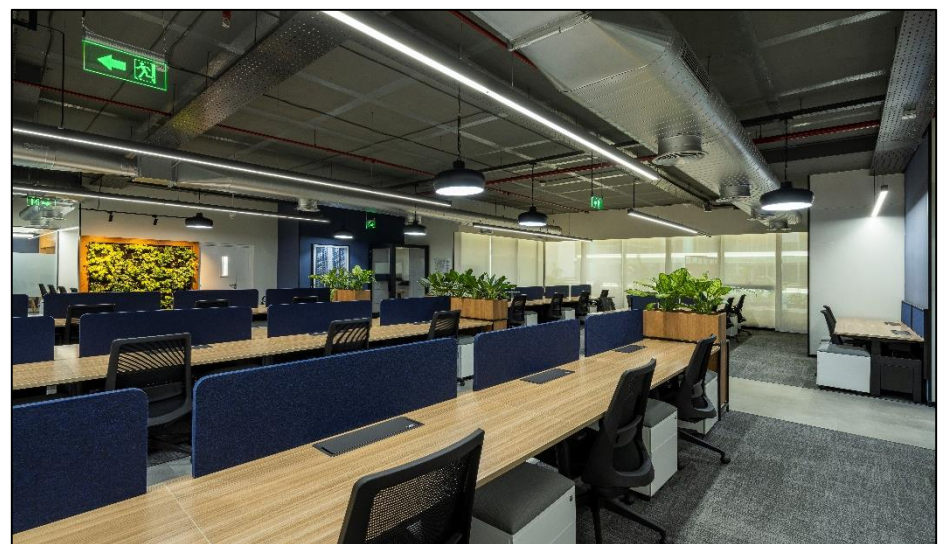

The project of 25,000 sq. ft comprised of 60 Days. An office of International Standards according to the necessities of the client was delivered within the given time span.

The working zones have been essentially designed keeping in mind the orientation of the building so that maximized sunlight can be harnessed for the employees working inside.

It's simple but sophisticated style boasts of vibrancy and colors. The office gives a fresh contemporary look furthered by the use of bright colors throughout the space.

The interior space clearly reflects the company's values – it is simple, creative and democratic inspiring its employees to move ahead in life.

SINETICA –DIAMOND EVO

The Diamond EVO modular meeting table is the protagonist of long brain storming sessions and meetings between high level executives. The unique structure with triangular profile of Diamond EVO shows finishes brilliantly glamorous. Exclusively available in India, through Cherry Hill Interiors.