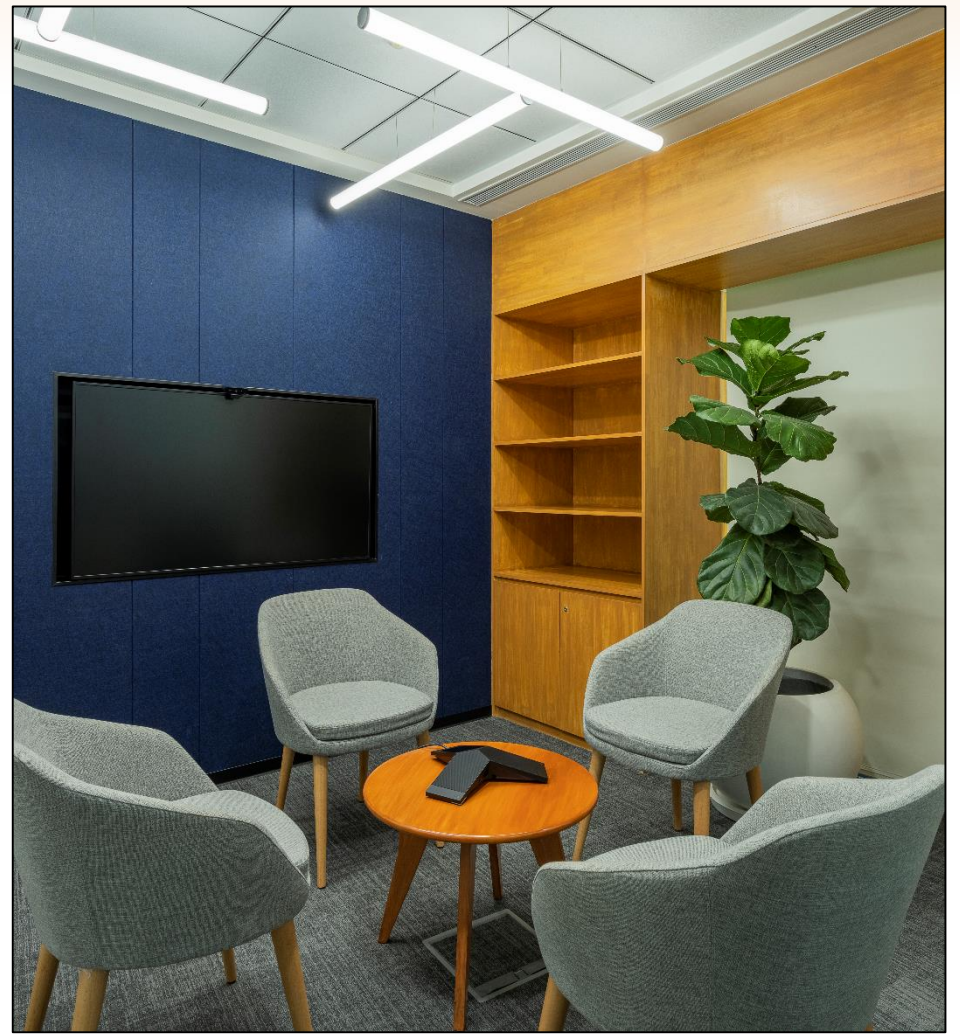

The project of 25,000 sq. ft comprised of 60 Days. An office of International Standards according to the necessities of the client was delivered within the given time span.

The working zones have been essentially designed keeping in mind the orientation of the building so that maximized sunlight can be harnessed for the employees working inside.

It's simple but sophisticated style boasts of vibrancy and colors. The office gives a fresh contemporary look furthered by the use of bright colors throughout the space.

The interior space clearly reflects the company's values – it is simple, creative and democratic inspiring its employees to move ahead in life.