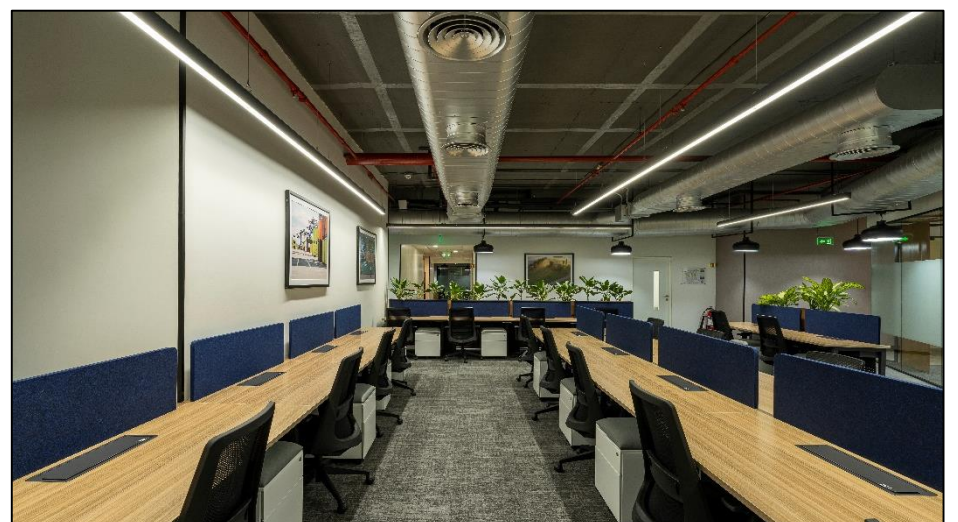

The project of 25,000 sq. ft comprised of 60 Days. An office of International Standards according to the necessities of the client was delivered within the given time span.

The working zones have been essentially designed keeping in mind the orientation of the building so that maximized sunlight can be harnessed for the employees working inside.

It's simple but sophisticated style boasts of vibrancy and colors. The office gives a fresh contemporary look furthered by the use of bright colors throughout the space.

The interior space clearly reflects the company's values – it is simple, creative and democratic inspiring its employees to move ahead in life.

SINETICA –DIAMOND EVO

The Diamond EVO modular meeting table is the protagonist of long brain storming sessions and meetings between high level executives. The unique structure with triangular profile of Diamond EVO shows finishes brilliantly glamorous. Exclusively available in India, through Cherry Hill Interiors.