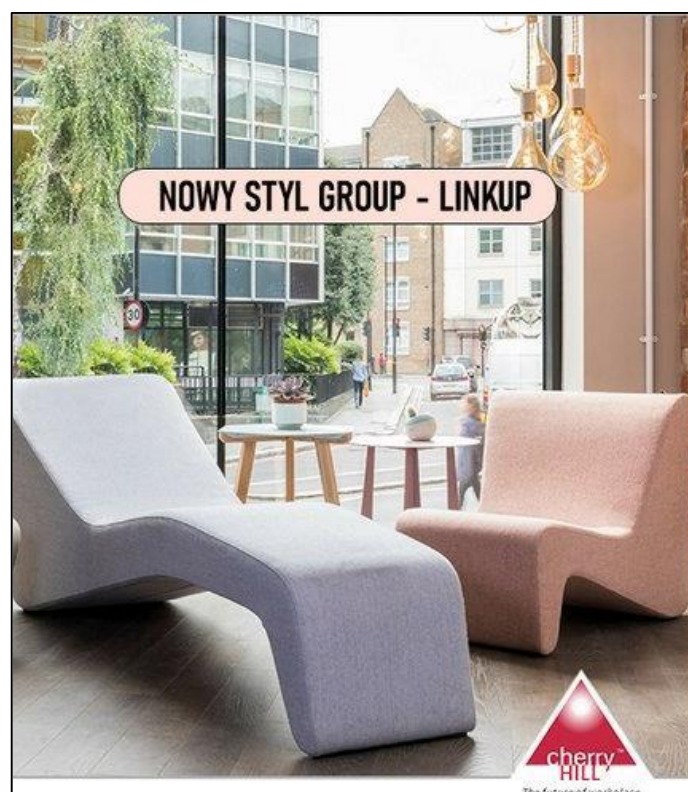

PRODUCT SHOWCASE | PREMIUM OFFICE FURNITURE BY CHERRY HILL INTERIORS

FRITZ HANSEN-SAMMEN

These designer chairs come with or without armrests, up holstered and available in 6 different colours. The base comes with 4 legs made out of natural or black lacquered oak veneer; suitable for all kinds of floor types. Exclusively available in India, through Cherry Hill Interiors.

SINETICA –DIAMOND EVO

The Diamond EVO modular meeting table is the protagonist of long brain storming sessions and meetings between high level executives. The unique structure with triangular profile of Diamond EVO shows finishes brilliantly glamorous. Exclusively available in India, through Cherry Hill Interiors.

NOWY STYL GROUP –LINKUP

LinkUP ensures quick and easy space arrangement. Chaise lounges and arm chairs can lean on each other, create rows or be put separately. In each case, they uncover new possibilities and offer an interesting visual effect.