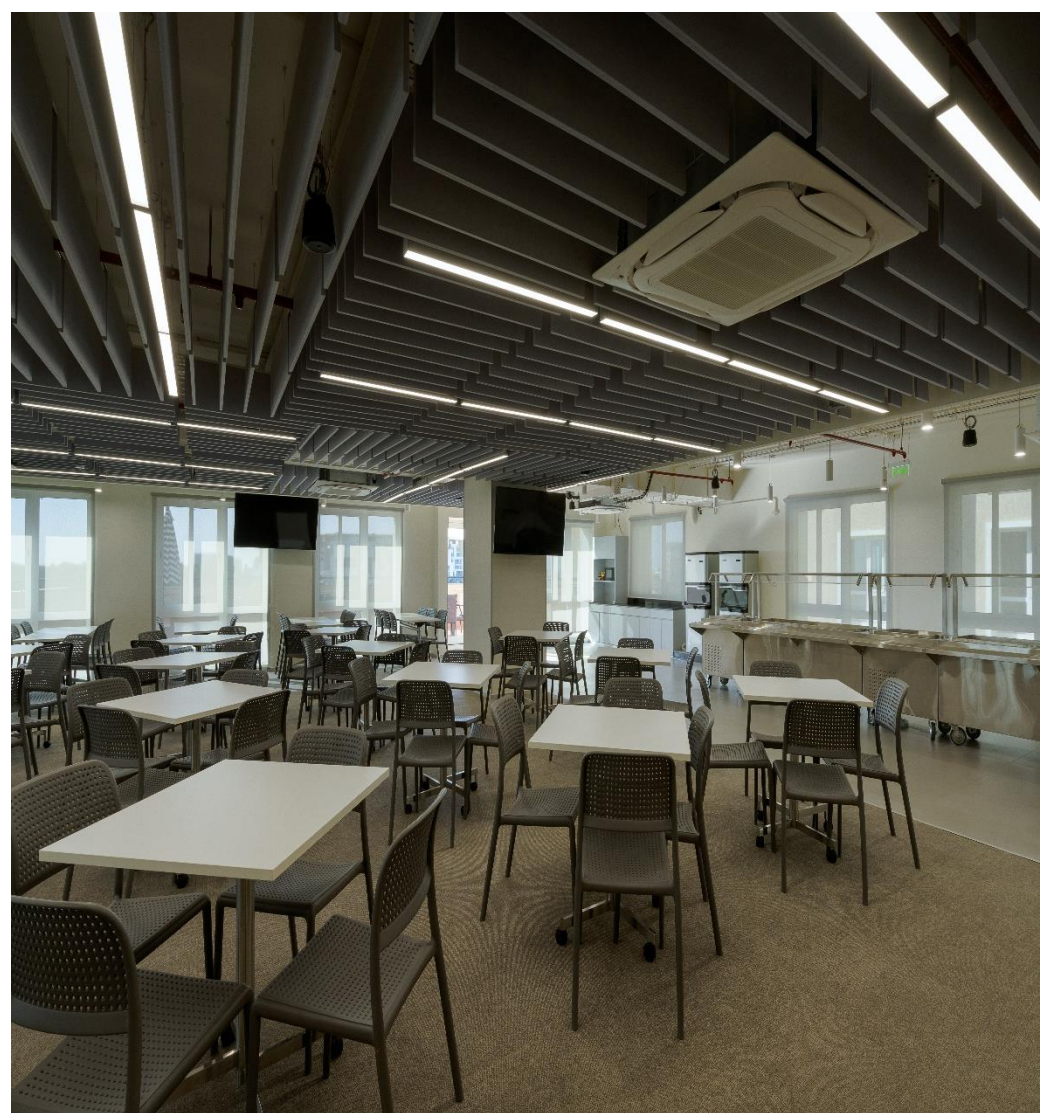

The project of 42,000 sq. ft comprised of 90 Days. An office of International Standards according to the necessities of the client was delivered within the given time span.

A conference room is an embodiment of creativity and high energy. Keeping this in mind, our latest project JWI was specially designed to boost productivity. Check out our project at JWI, Bangalore.

It's simple but sophisticated style boasts of vibrancy and colors. The office gives a fresh contemporary look furthered by the use of bright colors throughout the space.

The interior space clearly reflects the company's values – it is simple, creative and democratic, inspiring its employees to move ahead in life.