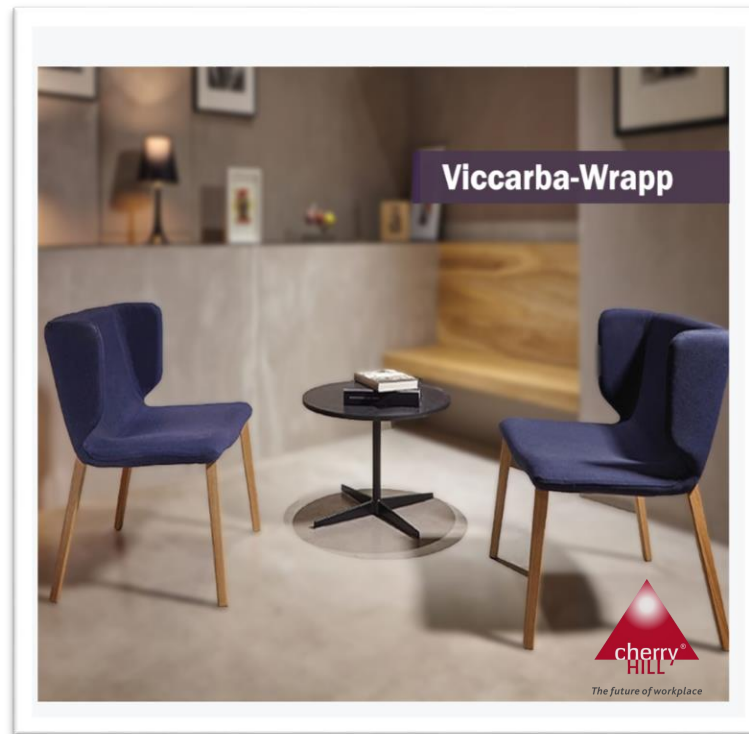

PRODUCT SHOWCASE | PREMIUM OFFICE FURNITURE BY CHERRY HILL INTERIORS

Viccarbe Wrapp

Multipurpose armchair for the home or business establishments. Thanks to its geometric design, many units can be grouped together to create elegant configuration in common areas. Its arms in different and very closely researched sizes mean that you can work on your tablet on the wide arm and even have an auxiliary table with a built-in support