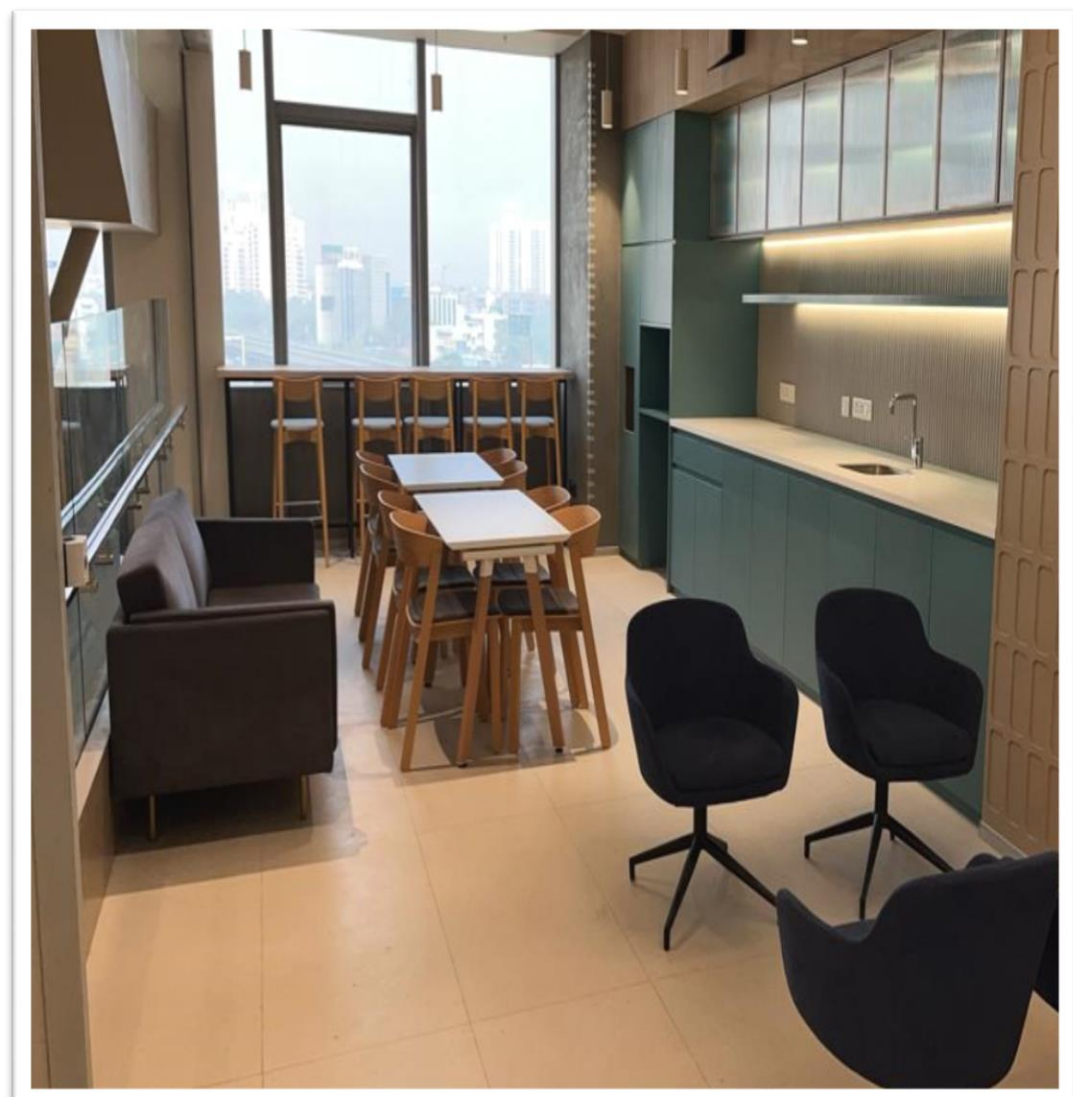

Creating everyday enjoyment in the lives of its customers, MQDC shares a common goal of connecting people and addressing digital inequities.

The MQDC office, Gurugram (26,000 sq.ft in area), Executed by Cherry Hill Interiors was delivered, with the intent to provide the client with a workspace that would allow for multiple meeting zones and an open work area for optimum space utilisation.

A flexible layout, coffered ceiling (adding depth) and play of design elements allow for both, a functional and an integrated workspace, providing employees with an environment that is safe, supportive and uninterrupted.

Colors add harmony to the space and are true to the Company's brand values and identity. At MQDC, interiors have been reimagined similar to the lives of customers, providing all that is essential for a digitally growing space.