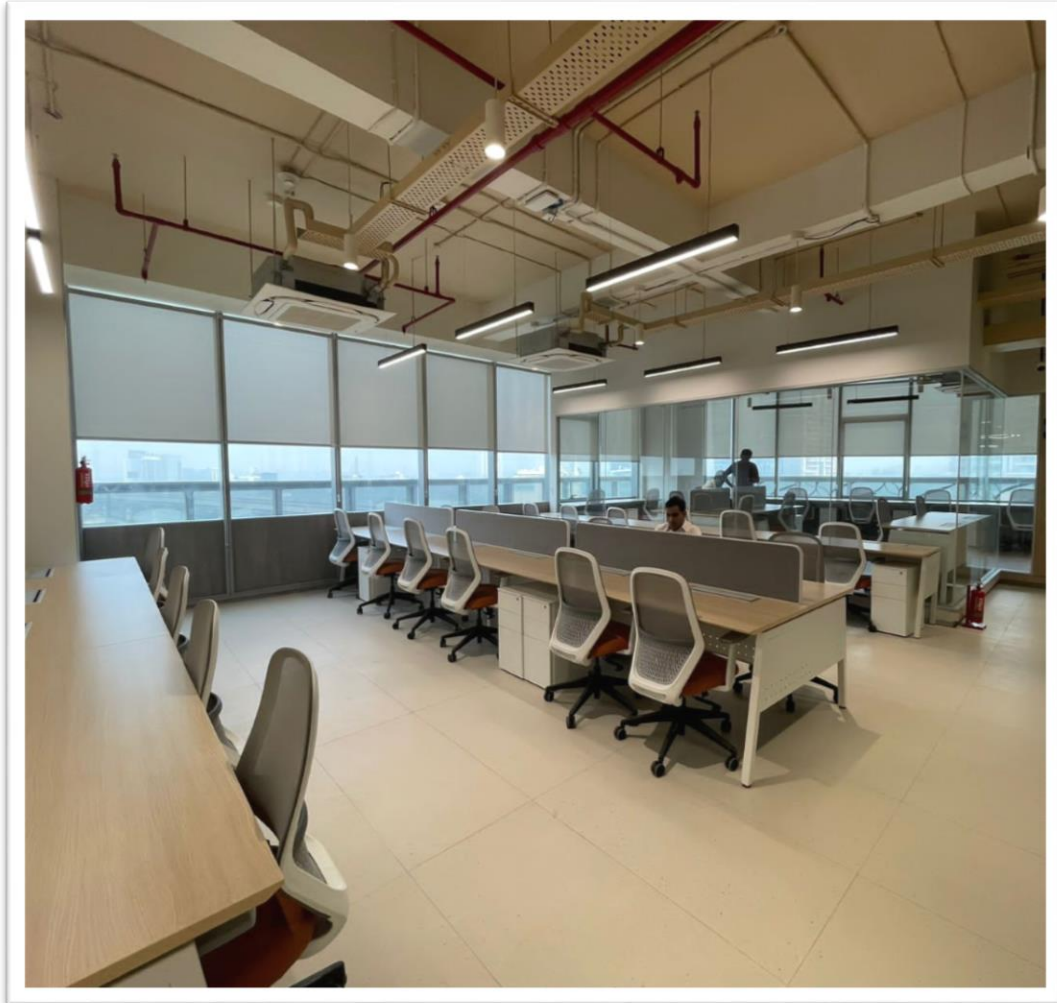

Creating everyday enjoyment in the lives of its customers, MQDC shares a common goal of connecting people and addressing digital inequities.

The MQDC office, Gurugram (26,000 sq.ft in area), Executed by Cherry Hill Interiors was delivered, with the intent to provide the client with a workspace that would allow for multiple meeting zones and an open work area for optimum space utilisation.