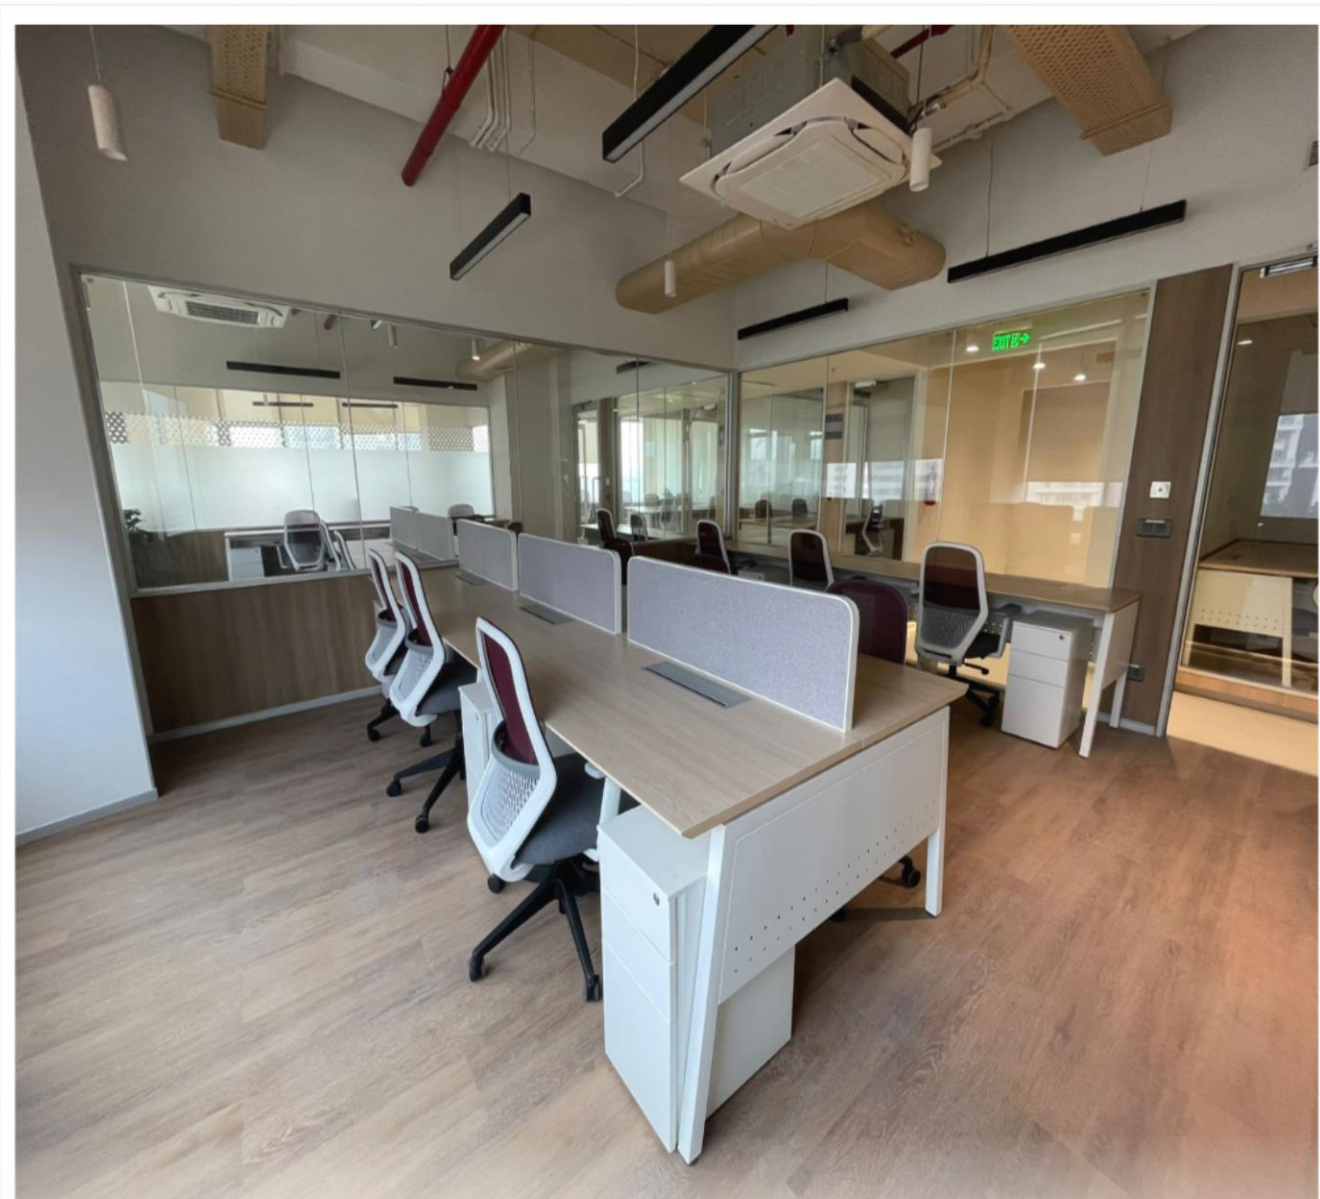

Project: MQDC
Location: Gurugram
Area: 26,000 Sq. Ft.
Scope: Civil & Interiors

cherry
HILL

PROJECT SHOWCASE | MQDC (Gurugram) – Civil & Interiors EXECUTED BY CHERRY HILL INTERIORS

Whizdom is a key brand under Magnolia Quality Development Corporation Limited (MQDC), a Global property development organization established in 2006 and headquartered in Bangkok.

The Whizdom brand by MQDC is known for 'smart city' approaches that dramatically cut environmental impact while serving dynamic urban lifestyles.

Whizdom Club India is the brand's first project in India, drawn by the country's youthful demographics and strong start-up culture.

Whizdom Club aims to transform India's co-working segment with innovative facilities and services for students, young professionals and entrepreneurs.