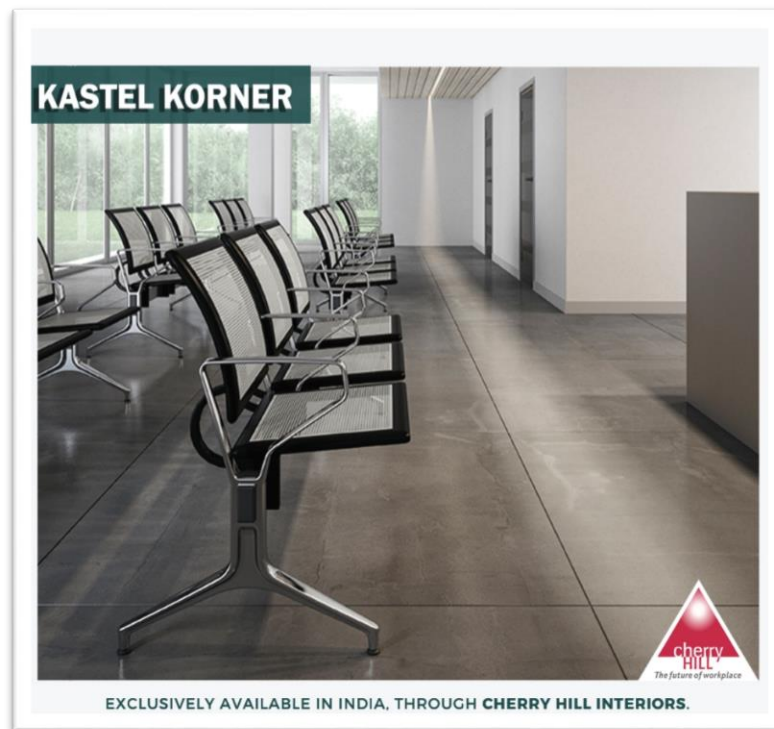

PRODUCT SHOWCASE | PREMIUM OFFICE FURNITURE BY CHERRY HILL INTERIORS

Kastel Korner is part of the Bench seating Kastel range. Korner seating for large waiting rooms, with a painted steel structure, are available in various solutions and materials. The seat can be in perforated plate, with padded seat and back in perforated plate, or padded seat-back.

Buzzi Blinds feature a unique range of shapes and v-cut technology for added visual impact. The aluminum structure has a BuzziFelt sleeve which is available in 12 colors.