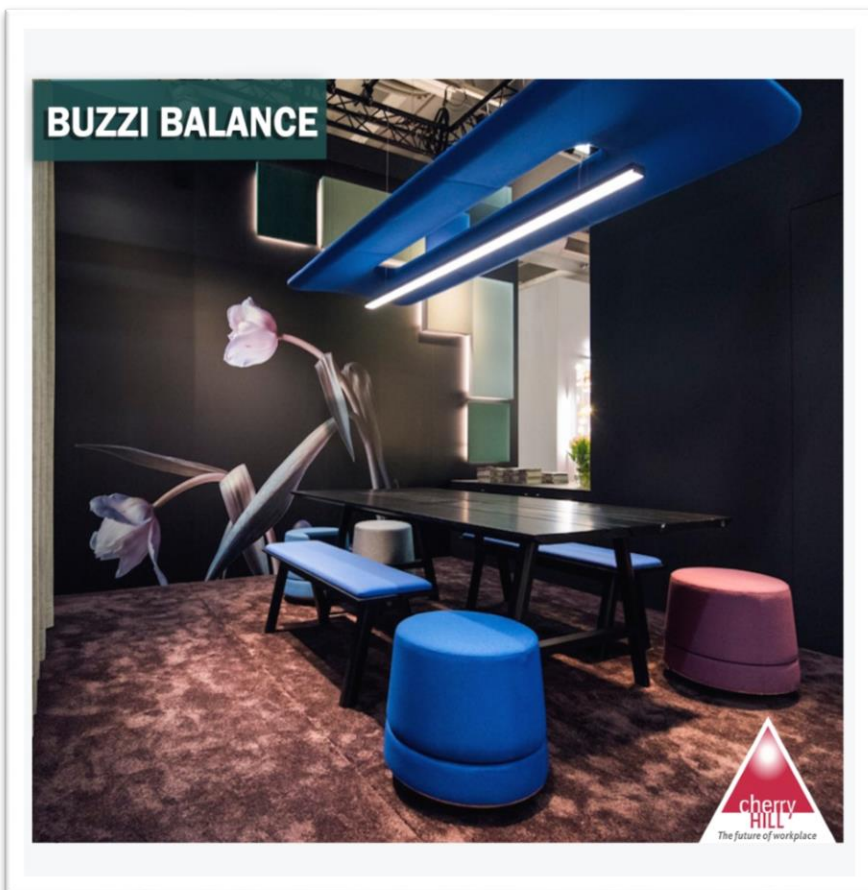

A flexible layout and play of design elements makes the space functional and an integrated workplace, providing employees with an environment that is safe, supportive and uninterrupted.

Colors add harmony to the space and are true to the Company's brand values and identity. At Terumo, interiors have been reimagined similar to the lives of customers, providing all that is essential for a digitally growing space.

PRODUCT SHOWCASE | PREMIUM OFFICE FURNITURE BY CHERRY HILL INTERIORS

Kastel Korner is part of the Bench seating Kastel range. Korner seating for large waiting rooms, with a painted steel structure, are available in various solutions and materials. The seat can be in perforated plate, with padded seat and back in perforated plate, or padded seat-back.

Buzzi Blinds feature a unique range of shapes and v-cut technology for added visual impact. The aluminum structure has a BuzziFelt sleeve which is available in 12 colors.

The Buzzi Balance Board is ideal for seating purposes and for standing as well. While standing, it becomes a muscle activator which is great for the mind and body.